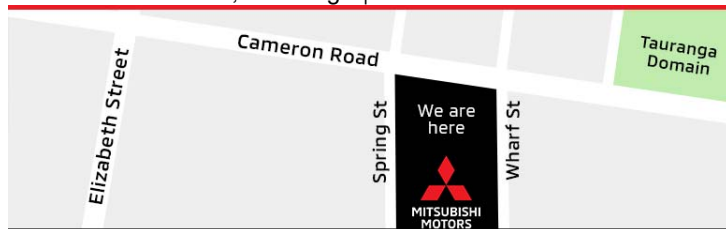

## Bay City Mitsubishi

0800 802 323

vehicles@baycitymitsubishi.co.nz

140 Cameron Road, Tauranga | OPEN 7 DAYS

- 
- Running Boards
  - Safety and Security
  - Speed Limiter
  - Super Select 4WD II
  - Tailgate Assist
  - Traction control
  - Traffic Sign Recognition System
  - Trailer Stability Assist System
  - USB Ports x 2 (Front)
  - Vinyl Floor Covering
  - Wireless Bluetooth Audio Streaming